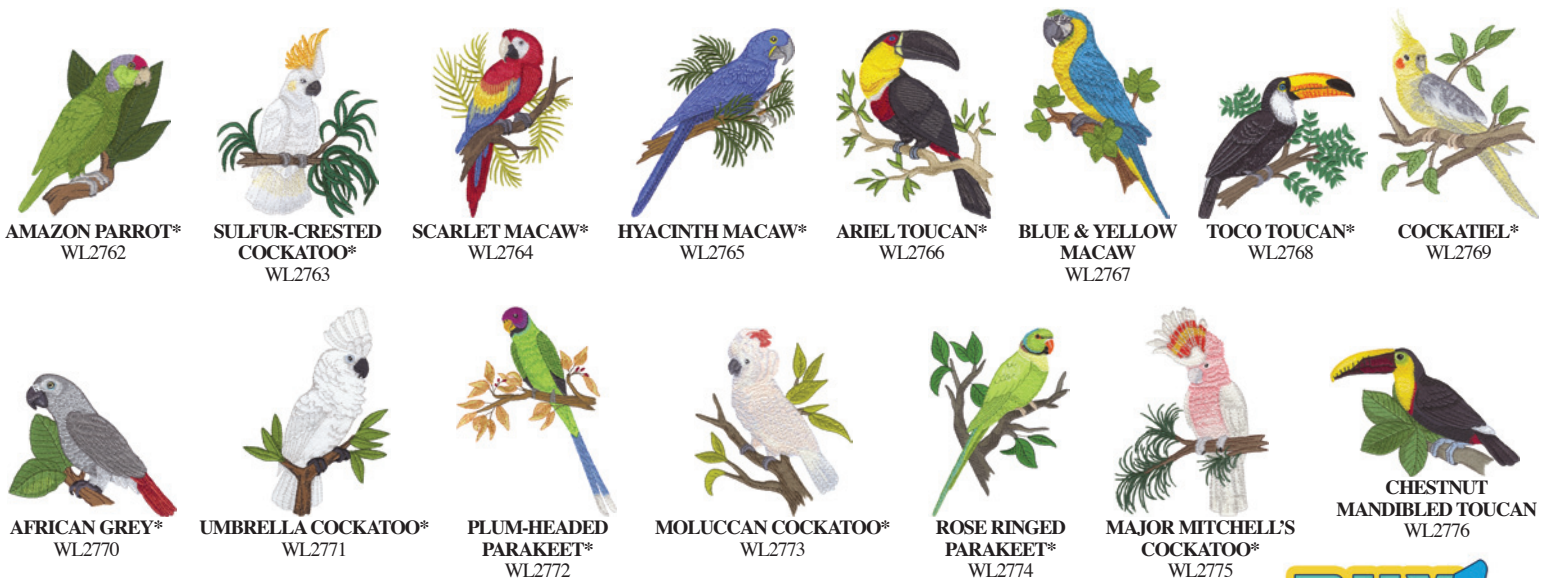

**SEA HORSE**  
WL3298

**SEA LION**  
WL3299

**SEA TURTLE**  
WL3300

**SPINNER DOLPHIN**  
WL3301

**KING CRAB\***  
WL3302

**BUY 1 GET 1 FREE**

ORDER TOLL FREE

**1 800 331 3160**

# Christmas Pack #21 ◦ XMAS21

Formats for this pack: art, cnd, esd, dst, exp, hus, jef, ofm, pcs, pes, sew, toy, vp3, vip, xxx

All 30 Designs for ONLY \$49<sup>95</sup> ◦ 4X4 SEWING FIELD

# Wildlife Pack #26 ◦ WILD26

Formats for this pack: art, cnd, dst, exp, hus, jef, ofm, pes, toy, vip, vp3, xxx

All 15 Designs for ONLY \$49<sup>95</sup> ◦ 5X7 SEWING FIELD

\* Some white areas in design are negative