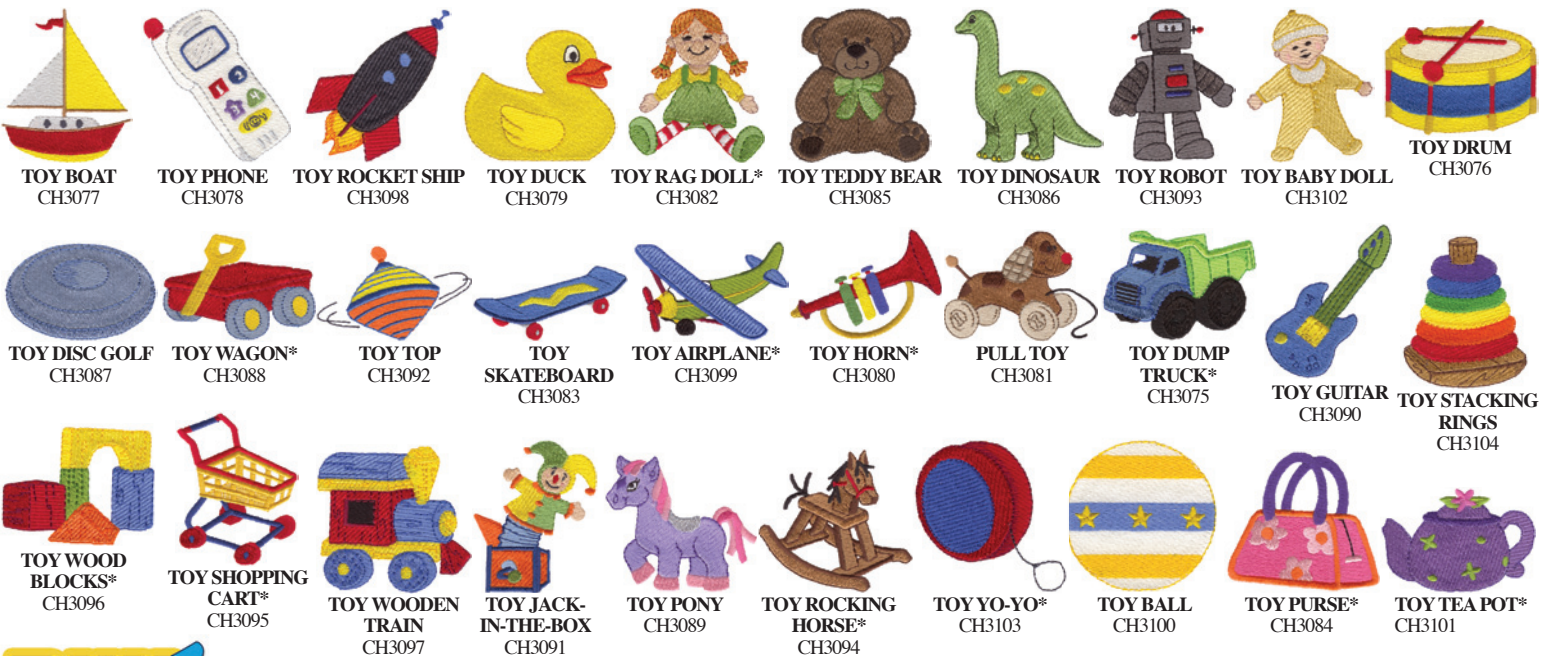

**BUY 1 GET 1 FREE**

# Nautical Pack #14 ◦ NAUT14

Formats for this pack: art, cnd, csd, dst, exp, hus, jef, ofm, pcs, pes, sew, toy, vp3, vip, xxx

All 30 Designs for ONLY \$49<sup>95</sup> ◦ 4x4 SEWING FIELD

# Childrens Pack #20 ◦ CHLD20

Formats for this pack: art, cnd, csd, dst, exp, hus, jef, ofm, pcs, pes, sew, toy, vp3, vip, xxx

All 30 Designs for ONLY \$49<sup>95</sup> ◦ 4x4 SEWING FIELD

**BUY 1  
GET  
1 FREE**